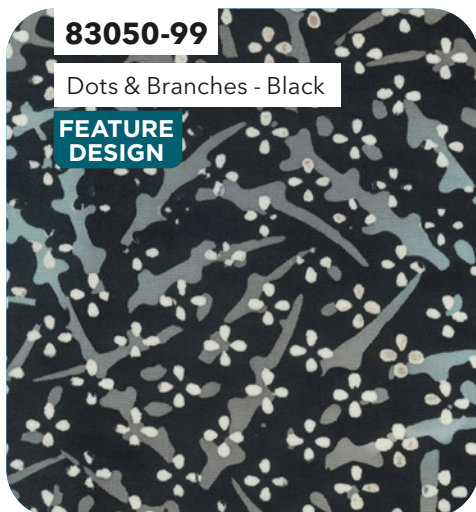

Tablescape Green Tea

ESSENTIALS

Tablescape | Entire Collection 18 pcs, 2 colorways
Shipping October 2023 | Order by June 11 2023 | Scale approx. 55%
January 2023 Release

Tablescape

Orange Pekoe

ESSENTIALS

Tablescape | Entire Collection 18 pcs, 2 colorways
Shipping October 2023 | Order by June 11 2023 | Scale approx. 55%
January 2023 Release