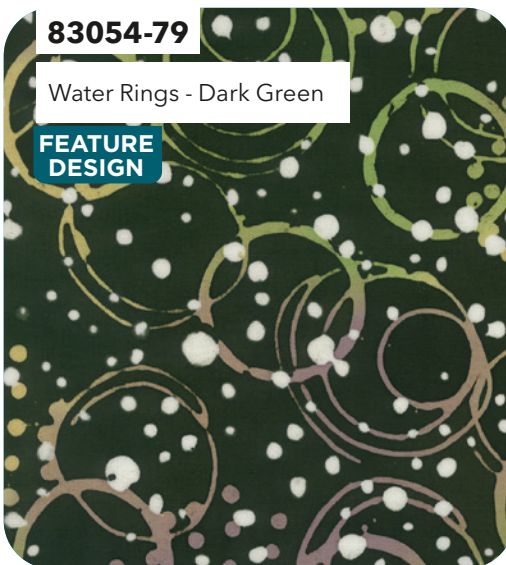

Tablescape Green Tea

ESSENTIALS

Tablescape | Entire Collection 18 pcs, 2 colorways
Shipping October 2023 | Order by June 11 2023 | Scale approx. 55%
January 2023 Release

Tablescape

Orange Pekoe

ESSENTIALS

Tablescape | Entire Collection 18 pcs, 2 colorways
Shipping October 2023 | Order by June 11 2023 | Scale approx. 55%
January 2023 Release