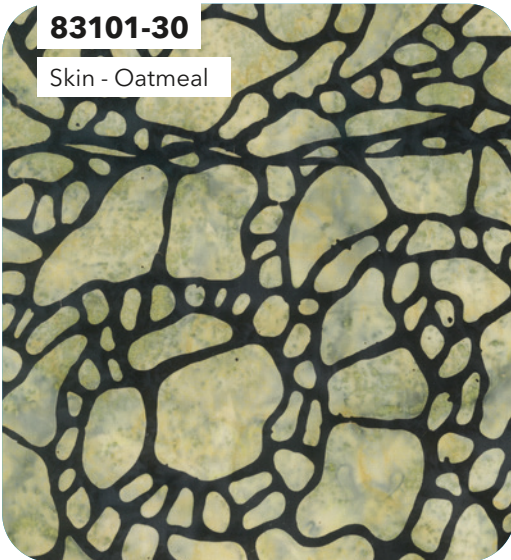

DINOSAURUS

Terracotta

ESSENTIALS

Dinosaurus | Entire Collection 18 pcs, 2 colorways
Shipping September 2023 | Order by May 12 2023 | Scale approx. 50%
January 2023 Release

DINOSAURUS

Viridian

ESSENTIALS

Dinosaurus | Entire Collection 18 pcs, 2 colorways
Shipping September 2023 | Order by May 12 2023 | Scale approx. 50%
January 2023 Release