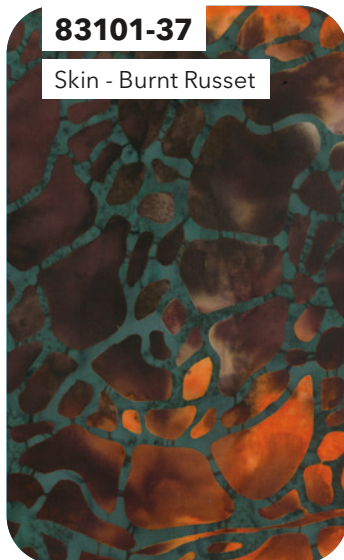

DINOSAURUS

Terracotta

ESSENTIALS

Dinosaurus | Entire Collection 18 pcs, 2 colorways
Shipping September 2023 | Order by May 12 2023 | Scale approx. 50%
January 2023 Release

DINOSAURUS

Viridian

ESSENTIALS

Dinosaurus | Entire Collection 18 pcs, 2 colorways
Shipping September 2023 | Order by May 12 2023 | Scale approx. 50%
January 2023 Release