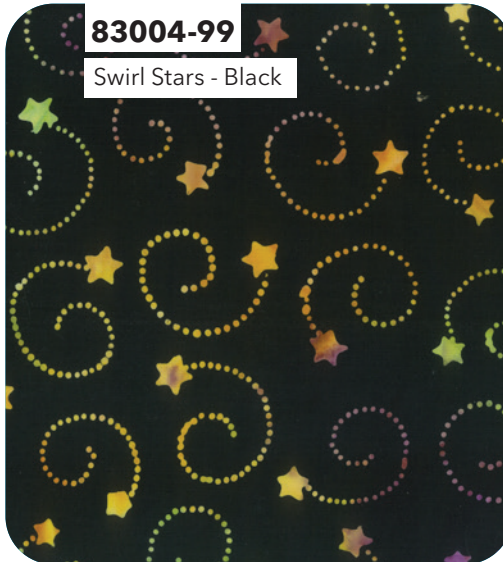

Midnight Magic Plum & Orange

©Patrick Lose for Banyan Batiks

ESSENTIALS

Midnight Magic | Entire Collection 16 pcs, 2 colorways
Shipping May 2023 | Order by December 23 2022 | Scale approx. 37%
September 2022 Release