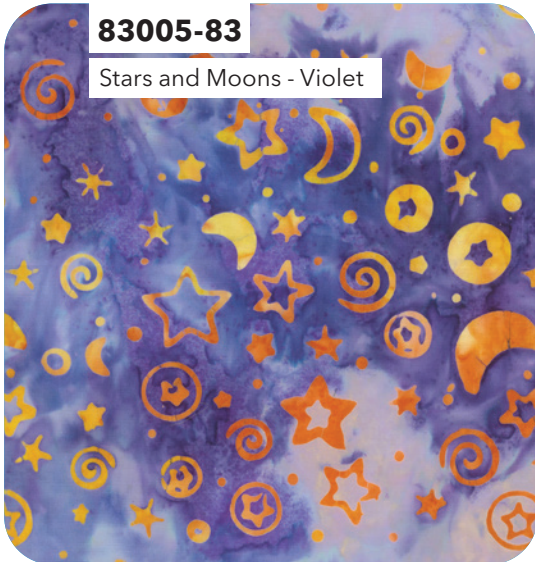

Lots of Bats - Black

81300-51

81300-57

83005-99

Stars and Moons - Black

83003-58

Checkerboard - Pumpkin

81300-74

81300-77

83004-57

Swirl Stars - Cheese Sauce

83002-58

Spiders - Pumpkin

83003-55

Checkerboard - Ginger

83002-99

Spiders - Black

Midnight Magic | Entire Collection 16 pcs, 2 colorways
 Shipping May 2023 | Order by December 23 2022 | Scale approx. 37%
 September 2022 Release

Midnight Magic Plum & Orange

©Patrick Lose for Banyan Batiks

ESSENTIALS

Midnight Magic | Entire Collection 16 pcs, 2 colorways
Shipping May 2023 | Order by December 23 2022 | Scale approx. 37%
September 2022 Release