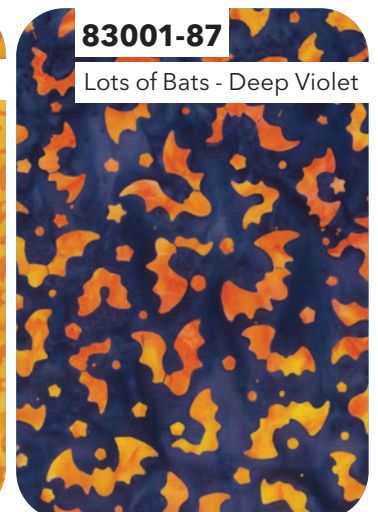

Midnight Magic Plum & Orange

©Patrick Lose for Banyan Batiks

ESSENTIALS

Midnight Magic | Entire Collection 16 pcs, 2 colorways
Shipping May 2023 | Order by December 23 2022 | Scale approx. 37%
September 2022 Release