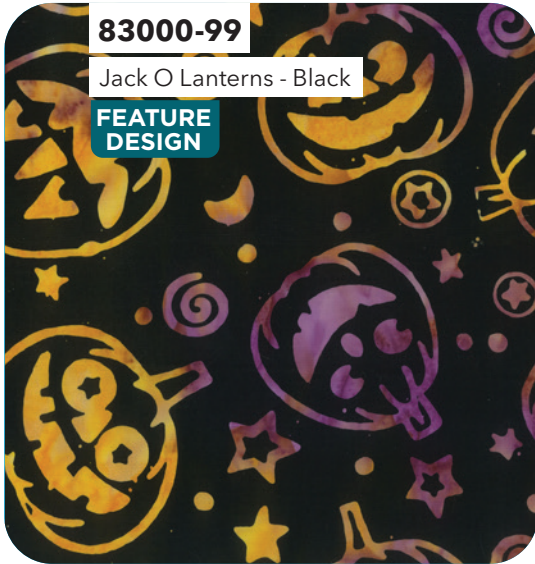

Midnight Magic Plum & Orange

©Patrick Lose for Banyan Batiks

ESSENTIALS

Midnight Magic | Entire Collection 16 pcs, 2 colorways
Shipping May 2023 | Order by December 23 2022 | Scale approx. 37%
September 2022 Release