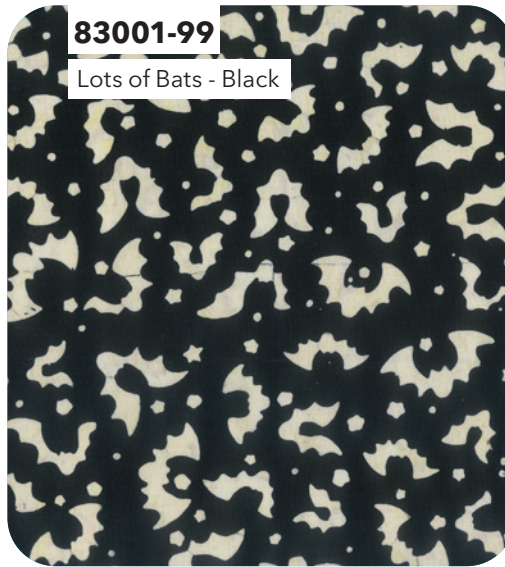

Midnight Magic

Black & Orange

©Patrick Lose for Banyan Batiks

E S S E N T I A L S

83000-58

Jack O Lanterns - Pumpkin

FEATURE DESIGN

83001-99

Lots of Bats - Black

81300-51

81300-57

83005-99

Stars and Moons - Black

83003-58

Checkerboard - Pumpkin

81300-74