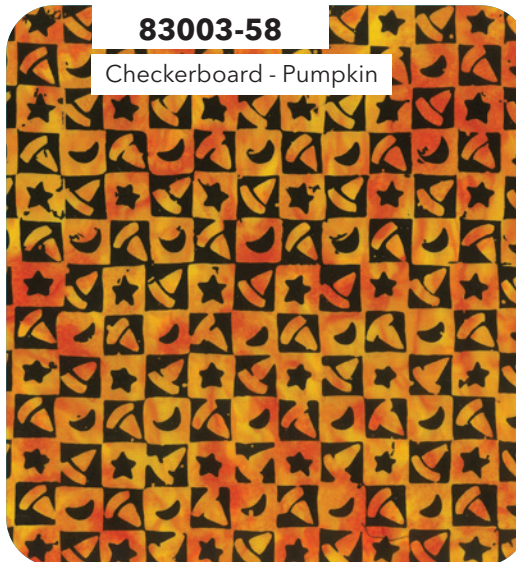

Lots of Bats - Black

81300-51

81300-57

83005-99

Stars and Moons - Black

83003-58

Checkerboard - Pumpkin

81300-74