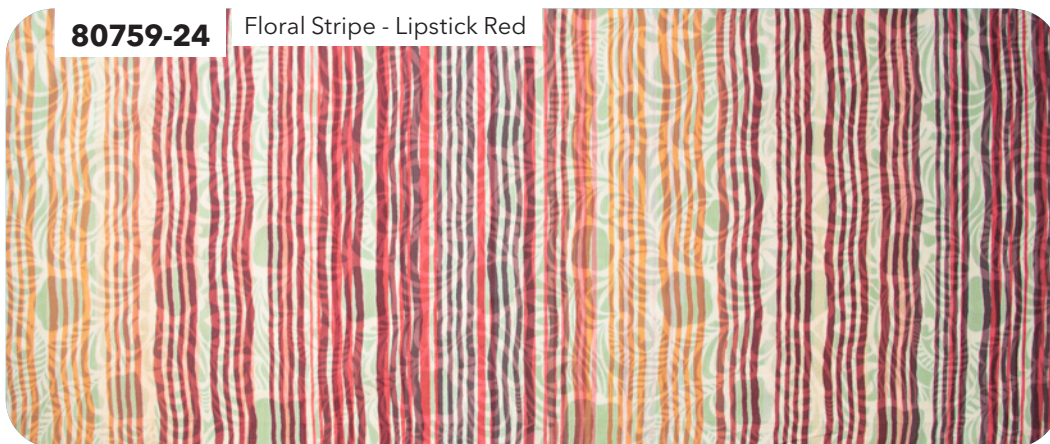

COLOR ME BANYAN *Veranda*

Group 1

ESSENTIALS

80759-21 Floral Stripe - Blush

81000-800

81300-21

81300-33

81221-36

80759-24 Floral Stripe - Lipstick Red

81000-125

81000-443

81230-34

81221-68

80759-52 Floral Stripe - Peach

81300-14

81000-442

81230-91

81221-58

Color Me Banyan Veranda | Entire Collection 6 pcs, 2 colorways
 Shipping May 2023 | Order by December 23 2022 | Scale approx. 12%
 September 2022 Release

COLOR ME BANYAN *Veranda*

Group 2