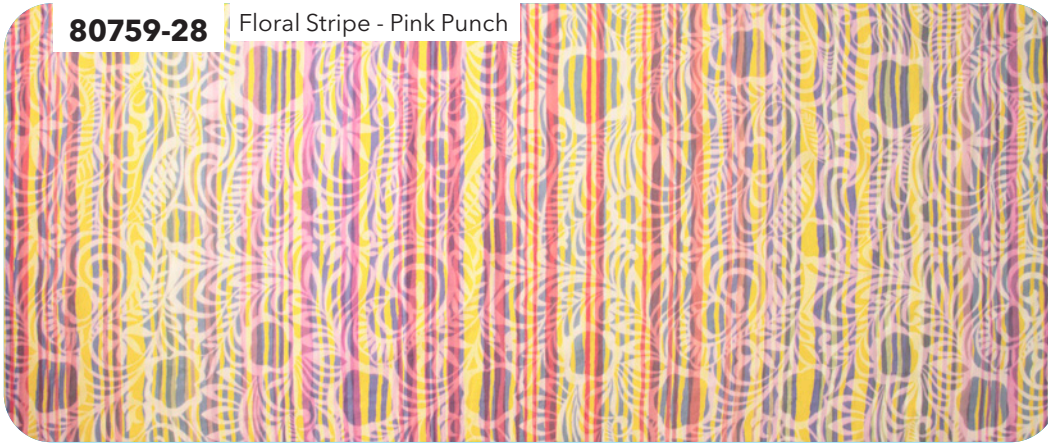

COLOR ME BANYAN *Veranda*

Group 1

ESSENTIALS

80759-21 Floral Stripe - Blush

81000-800

81300-21

81300-33

81221-36

80759-24 Floral Stripe - Lipstick Red

81000-125

81000-443

81230-34

81221-68

80759-52 Floral Stripe - Peach

81300-14

81000-442

81230-91

81221-58

Color Me Banyan Veranda | Entire Collection 6 pcs, 2 colorways
 Shipping May 2023 | Order by December 23 2022 | Scale approx. 12%
 September 2022 Release

COLOR ME BANYAN *Veranda*

Group 2

ESSENTIALS

80759-28 Floral Stripe - Pink Punch

81600-21 **81300-83**

81300-20 **81000-443**

80759-59 Floral Stripe - Wild Orange

81600-30 **81300-57**

81300-28 **81300-44**

80759-26 Floral Stripe - Midnight Pink