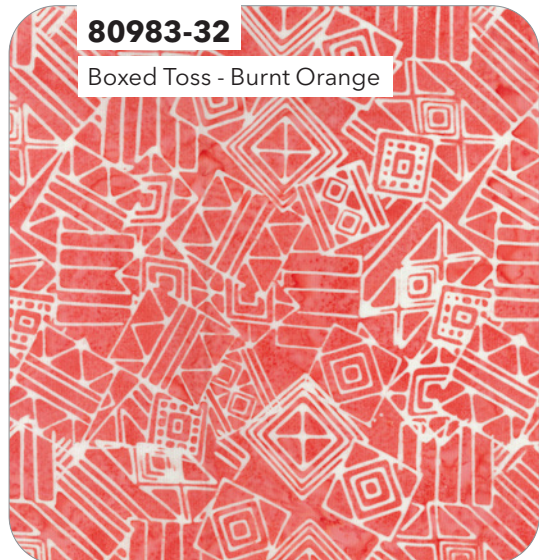

80983-22

Boxed Toss - Pretty In Pink

80982-23

Hexic Lines - Raspberry

81201-12

81300-20

80983-32

Boxed Toss - Burnt Orange

80985-83

Hexic Triangles- Violet

FEATURE
DESIGN

81600-41

81300-22

80980-10

Pinwheels - Snow

80983-43

Boxed Toss - Light Blue

Line Work | Entire Collection 28 pcs, 4 colorways
Shipping April 2023 | Order by November 23 2022 | Scale approx. 30%
September 2022 Release

LINE WORK

Desert Sky

ESSENTIALS

Line Work | Entire Collection 28 pcs, 4 colorways
Shipping April 2023 | Order by November 23 2022 | Scale approx. 30%
September 2022 Release