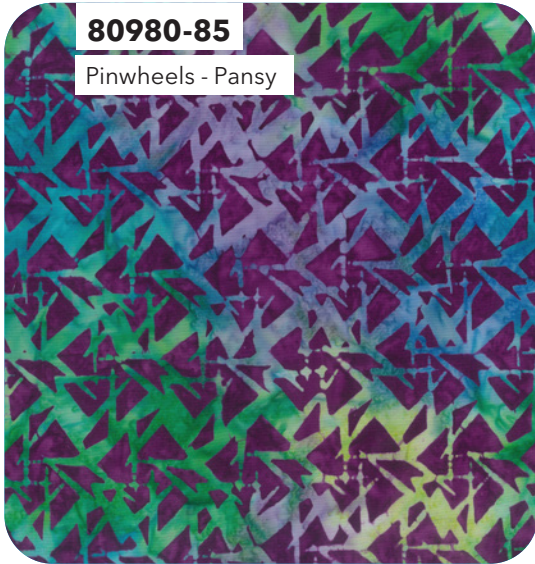

80985-83

Hexic Triangles- Violet

FEATURE
DESIGN

81600-41

81300-22

80980-10

Pinwheels - Snow

80983-43

Boxed Toss - Light Blue

Line Work | Entire Collection 28 pcs, 4 colorways
Shipping April 2023 | Order by November 23 2022 | Scale approx. 30%
September 2022 Release

LINE WORK

Desert Sky

ESSENTIALS

Line Work | Entire Collection 28 pcs, 4 colorways
Shipping April 2023 | Order by November 23 2022 | Scale approx. 30%
September 2022 Release

LINE WORK

Indigo Lime

ESSENTIALS

Line Work | Entire Collection 28 pcs, 4 colorways
Shipping April 2023 | Order by November 23 2022 | Scale approx. 30%
September 2022 Release