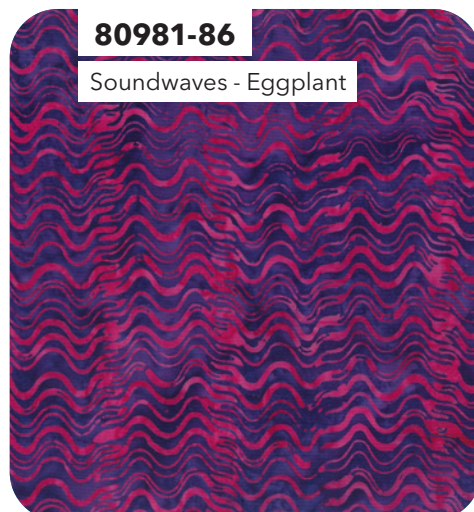

LINE WORK

Berry Blast

ESSENTIALS

Line Work | Entire Collection 28 pcs, 4 colorways
Shipping April 2023 | Order by November 23 2022 | Scale approx. 30%
September 2022 Release

LINE WORK

Cotton Candy

ESSENTIALS

80983-22

Boxed Toss - Pretty In Pink

80982-23

Hexic Lines - Raspberry

81201-12

81300-20

80983-32

Boxed Toss - Burnt Orange

80985-83

Hexic Triangles- Violet

FEATURE
DESIGN

81600-41

81300-22

80980-10

Pinwheels - Snow

80983-43