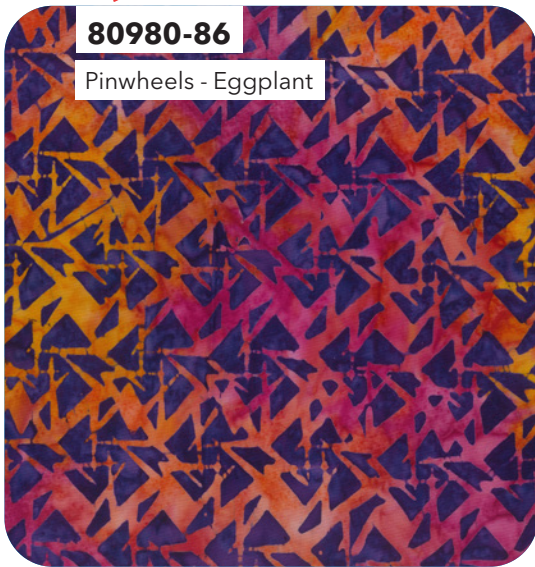

LINE WORK

Berry Blast

ESSENTIALS

Line Work | Entire Collection 28 pcs, 4 colorways
Shipping April 2023 | Order by November 23 2022 | Scale approx. 30%
September 2022 Release

LINE WORK

Cotton Candy

ESSENTIALS

80983-22

Boxed Toss - Pretty In Pink

80982-23

Hexic Lines - Raspberry

81201-12

81300-20

80983-32

Boxed Toss - Burnt Orange

80985-83

Hexic Triangles- Violet

FEATURE
DESIGN

81600-41

81300-22

80980-10

Pinwheels - Snow

80983-43