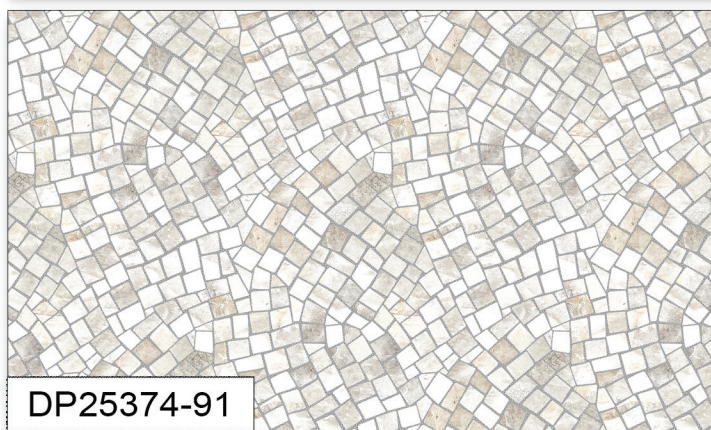

DP25372-91

SELVAGE

DP25374-91