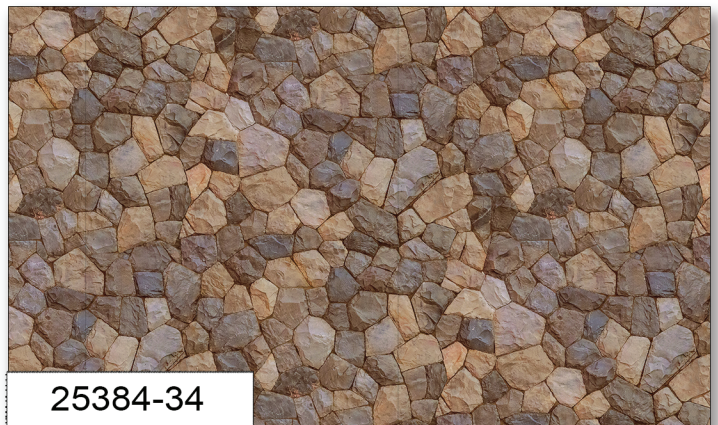

PANEL

DP25380-34

28"L X 43"W

SELVAGE

FIRST FROST

by Abraham Hunter

FIRST FROST

by Abraham Hunter

SELVAGE

SELVAGE

SELVAGE

* - Half drop - Staggered 6" vertically every 2nd repeat