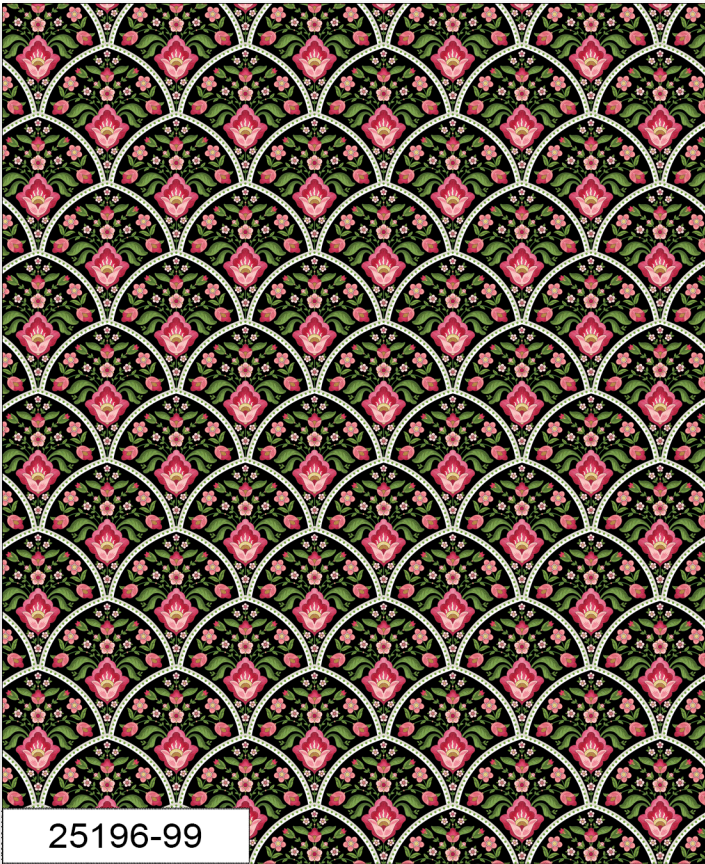

25195-99

25200-99

Bloom

by Michel Design Works

SELVAGE

12"L x 10"W Repeat

25193-10

SELVAGE

25194-10

SELVAGE

25195-10

25200-10

Bloom

by Michel Design Works

SELVAGE

25196-99

25197-10

SELVAGE

25200-21

25201-99

25198-74

25199-10

SELVAGE

BORDER STRIPE