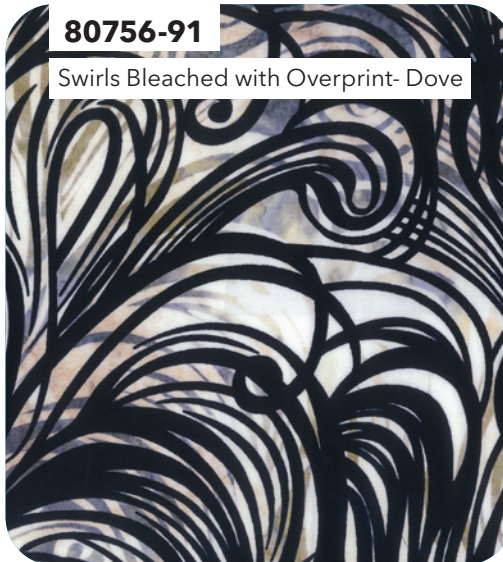

80756-63

Swirls Bleached with Overprint - Teal

80756-62

Swirls Bleached with Overprint - Turquoise

Color Me Banyan Swirls | Entire Collection 19 pcs, 3 colorways
Shipping January 2023 | Order by August 25, 2022 | Scale approx. 35%
April 2022 Release

COLOR ME BANYAN
Silver & Gold

Swirls

ESSENTIALS

80755-46

Swirls Bleached- Pearl Blue

80756-46

Swirls Bleached with Overprint - Pearl Blue

81000-150

81300-92

80755-91

Swirls Bleached- Dove

80756-91

Swirls Bleached with Overprint - Dove

81000-441

81000-495

81000-490

80756-51

Swirls Bleached with Overprint - Sunshine

80755-51

Swirls Bleached - Sunshine

80756-74

Swirls Bleached with Overprint - Olive

Color Me Banyan Swirls | Entire Collection 19 pcs, 3 colorways
Shipping January 2023 | Order by August 25, 2022 | Scale approx. 35%
April 2022 Release