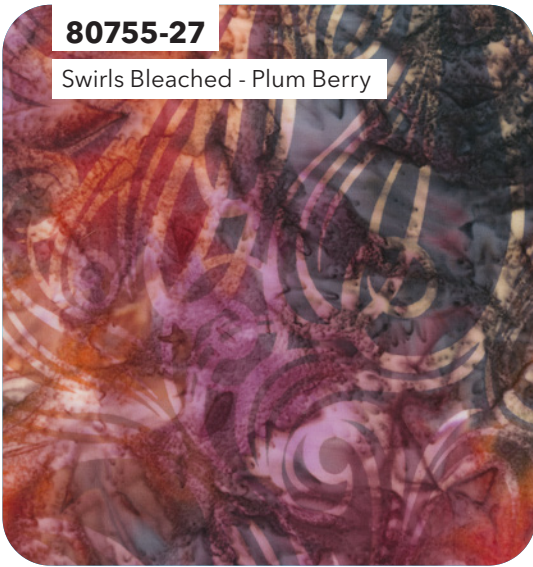

81300-92

80755-91

Swirls Bleached- Dove

80756-91

Swirls Bleached with Overprint - Dove

81000-441

81000-495

81000-490

80756-51

Swirls Bleached with Overprint - Sunshine

80755-51

Swirls Bleached - Sunshine

80756-74

Swirls Bleached with Overprint - Olive

Color Me Banyan Swirls | Entire Collection 19 pcs, 3 colorways
Shipping January 2023 | Order by August 25, 2022 | Scale approx. 35%
April 2022 Release

COLOR ME BANYAN

Warm

Swirls

ESSENTIALS

80755-27

Swirls Bleached - Plum Berry

80756-27

Swirls Bleached with Overprint - Plum Berry

81000-125

81300-26

81300-46

80755-59

Swirls Bleached - Wild Orange

80756-59

Swirls Bleached with Overprint - Wild Orange

81300-58