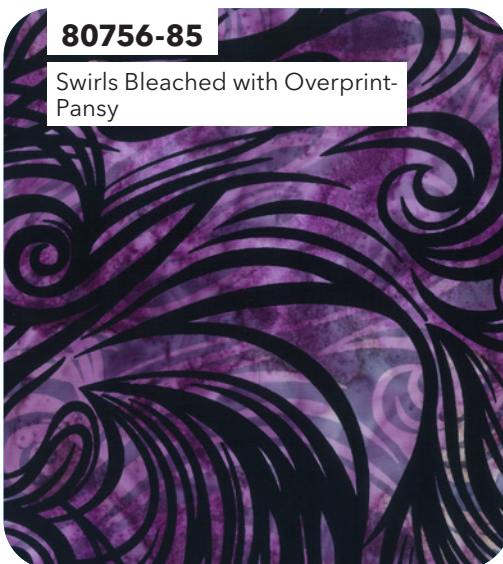

COLOR ME BANYAN
Cool

Swirls

ESSENTIALS

80755-47

Swirls Bleached - Periwinkle

80755-62

Swirls Bleached - Turquoise

81300-71

81000-625

80756-47

Swirls Bleached with Overprint - Periwinkle

80756-85

Swirls Bleached with Overprint - Pansy

81300-83

81300-44

81300-85

COLOR ME BANYAN
Silver & Gold

Swirls

ESSENTIALS

80755-46

Swirls Bleached- Pearl Blue

80756-46

Swirls Bleached with Overprint - Pearl Blue

81000-150

81300-88

80756-53

Swirls Bleached with Overprint - Sunglow

80755-53

Swirls Bleached - Sunglow

Color Me Banyan Swirls | Entire Collection 19 pcs, 3 colorways
Shipping January 2023 | Order by August 25, 2022 | Scale approx. 35%
April 2022 Release