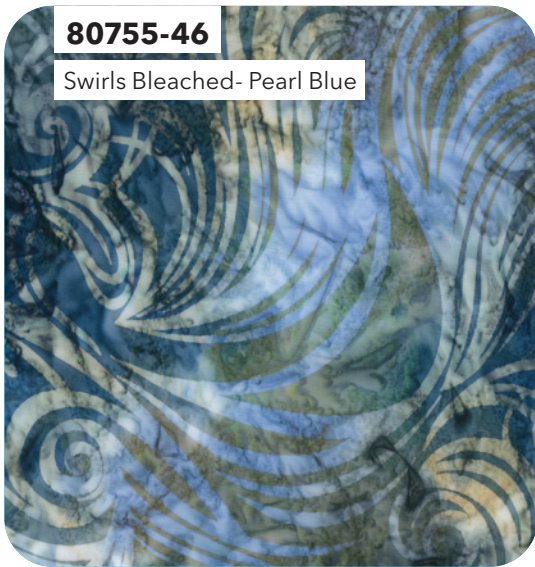

80756-63

Swirls Bleached with Overprint - Teal

80756-62

Swirls Bleached with Overprint - Turquoise

Color Me Banyan Swirls | Entire Collection 19 pcs, 3 colorways
Shipping January 2023 | Order by August 25, 2022 | Scale approx. 35%
April 2022 Release

COLOR ME BANYAN
Silver & Gold

Swirls

ESSENTIALS

80755-46

Swirls Bleached- Pearl Blue

80756-46

Swirls Bleached with Overprint - Pearl Blue

81000-150

81000-125

81300-26

81300-46

80755-59

Swirls Bleached - Wild Orange

80756-59

Swirls Bleached with Overprint - Wild Orange

81300-58

81300-88

80756-53

Swirls Bleached with Overprint - Sunglow

80755-53

Swirls Bleached - Sunglow

Color Me Banyan Swirls | Entire Collection 19 pcs, 3 colorways
Shipping January 2023 | Order by August 25, 2022 | Scale approx. 35%
April 2022 Release