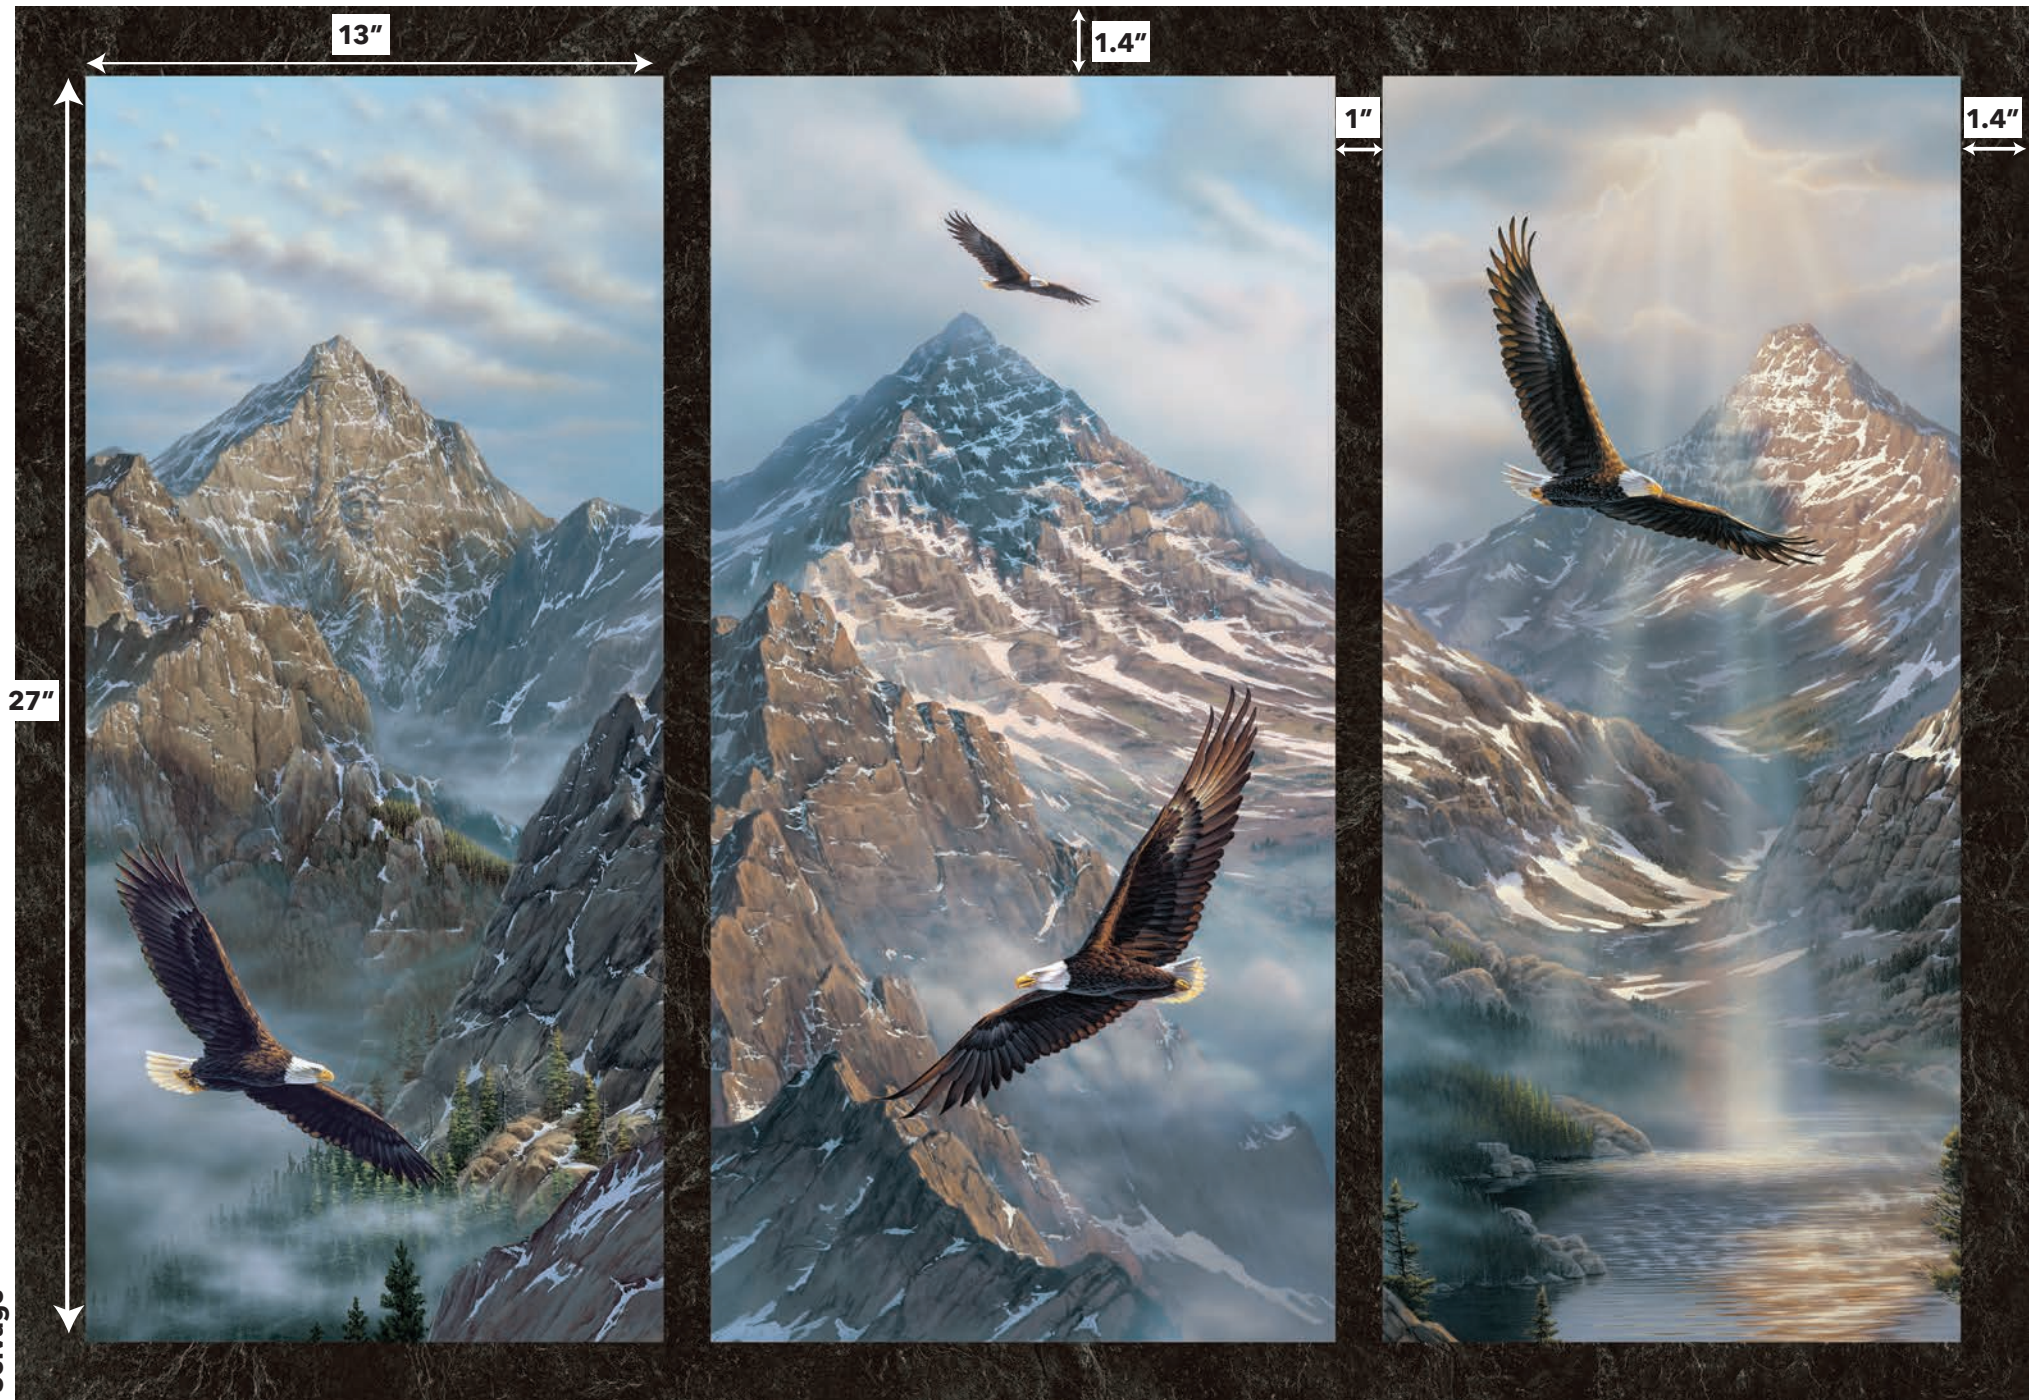

# WINGED GLORY

by Rick Kelley

Selvage

DP25139-42 | Winged Glory Panel | Blue Multi | 40"H x 43"W

Selvage

DP25142-95 | Mountain Texture | Gray Multi | Repeat 12"

Selvage

DP25146-95 | Rock Texture | Gray

6.7"

1.6"

Selvage

DP25140-42 | Winged Glory Border Stripe | Blue Multi | Repeat 24"H x 8.36"W

Selvage

25143-42 | Cloud Texture | Blue

DP25138-42 | Winged Glory Tryptic Panel | Blue Multi | 30"H x 43"W

DP25141-10 | Eagle Toss | White Multi

DP25141-42 | Eagle Toss | Blue Multi

25145-10 | Sandstone | White

25144-99 | Black Marble | Black

# WINGED GLORY

by Rick Kelley

Take Flight with Winged Glory, a stunning patriotic collection from Rick Kelley, one of the most distinguished wildlife painters today. The subtle reflection of the American flag superimposed on the eagle and sky in the main panel and on the mountains in the triptych panel evoke a sense of pride and patriotism. A selection of exquisitely detailed coordinates including a border stripe, eagles, and a variety of natural textures complete the collection in easy-living shades of blue, gray, black and white.