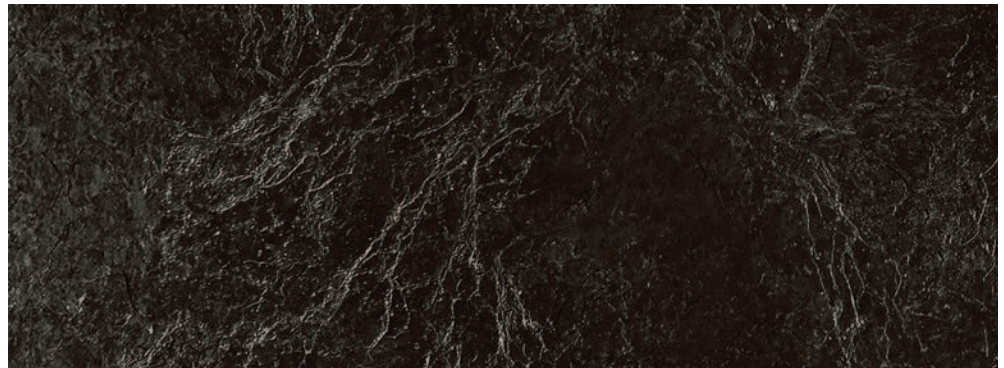

6.7"

1.6"

Selvage

DP25140-42 | Winged Glory Border Stripe | Blue Multi | Repeat 24"H x 8.36"W

Selvage

25143-42 | Cloud Texture | Blue

DP25138-42 | Winged Glory Tryptic Panel | Blue Multi | 30"H x 43"W

DP25141-10 | Eagle Toss | White Multi

DP25141-42 | Eagle Toss | Blue Multi

25145-10 | Sandstone | White

25144-99 | Black Marble | Black