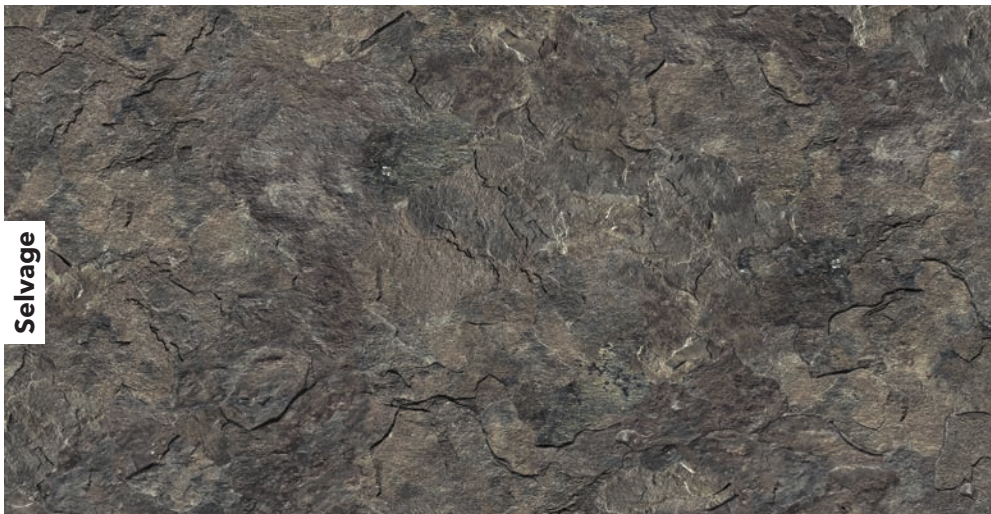

# WINGED GLORY

by Rick Kelley

Selvage

DP25139-42 | Winged Glory Panel | Blue Multi | 40"H x 43"W

Selvage

DP25142-95 | Mountain Texture | Gray Multi | Repeat 12"

Selvage

DP25146-95 | Rock Texture | Gray

6.7"

1.6"

Selvage

DP25140-42 | Winged Glory Border Stripe | Blue Multi | Repeat 24"H x 8.36"W

Selvage

25143-42 | Cloud Texture | Blue

DP25138-42 | Winged Glory Tryptic Panel | Blue Multi | 30"H x 43"W

DP25141-10 | Eagle Toss | White Multi

DP25141-42 | Eagle Toss | Blue Multi

25145-10 | Sandstone | White

25144-99 | Black Marble | Black

# WINGED GLORY

by Rick Kelley

Take Flight with Winged Glory, a stunning patriotic collection from Rick Kelley, one of the most distinguished wildlife painters today. The subtle reflection of the American flag superimposed on the eagle and sky in the main panel and on the mountains in the triptych panel evoke a sense of pride and patriotism. A selection of exquisitely detailed coordinates including a border stripe, eagles, and a variety of natural textures complete the collection in easy-living shades of blue, gray, black and white.