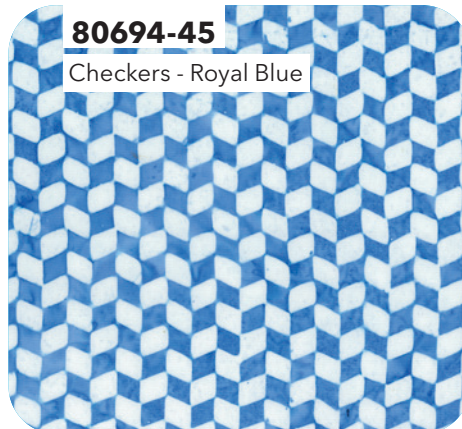

80692-57
Swirls - Cheese Sauce

80690-42
Branches - Blue Bayou

80693-38
Stripes - Cedar, stripe runs LOF

80694-21
Checkers - Blush

80694-45
Checkers - Royal Blue

80694-56
Checkers - Tangerine

Destination: Greece | Entire Collection 16 pcs, 1 colorway
Shipping April 2022 | Order by November 23 2021 | Scale approx. 33%
September 2021 Release

DESTINATION

GREECE

ESSENTIALS

Destination: Greece | Entire Collection 16 pcs, 1 colorway
Shipping April 2022 | Order by November 23 2021 | Scale approx. 33%
September 2021 Release