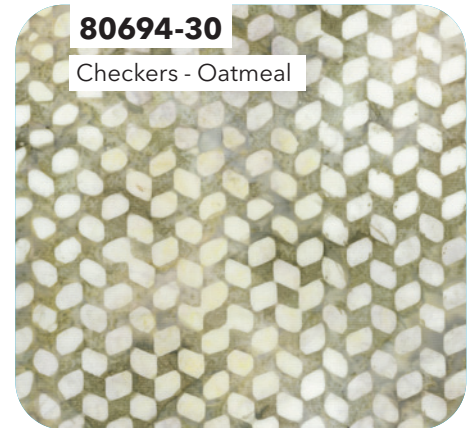

DESTINATION

GREECE

ESSENTIALS

Destination: Greece | Entire Collection 16 pcs, 1 colorway
Shipping April 2022 | Order by November 23 2021 | Scale approx. 33%
September 2021 Release