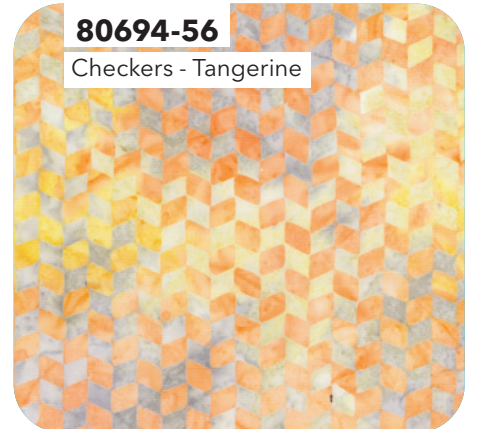

80692-57
Swirls - Cheese Sauce

80690-42
Branches - Blue Bayou

80693-38
Stripes - Cedar, stripe runs LOF

80694-21
Checkers - Blush

80694-45
Checkers - Royal Blue

80694-56
Checkers - Tangerine

Destination: Greece | Entire Collection 16 pcs, 1 colorway
Shipping April 2022 | Order by November 23 2021 | Scale approx. 33%
September 2021 Release