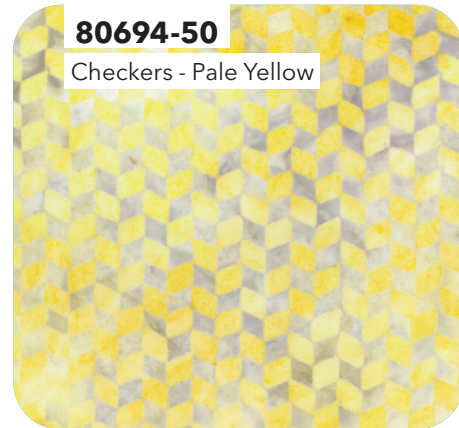

DESTINATION

GREECE

ESSENTIALS

Destination: Greece | Entire Collection 16 pcs, 1 colorway
Shipping April 2022 | Order by November 23 2021 | Scale approx. 33%
September 2021 Release