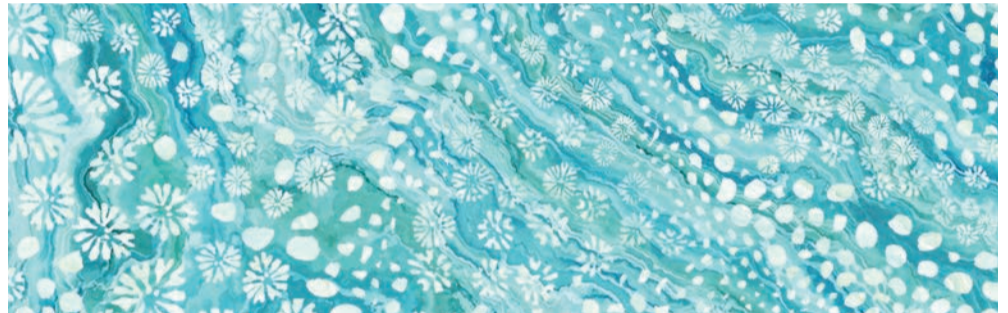

# TURTLE BAY

DP24715-64 | Turtle Bay Ombre | Turquoise Multi

DP24722-11 | Wave Texture | Cream

DP24721-68 | Quartz | Dark Turquoise

DP24719-62 | Coral | Turquoise

DP24722-66 | Wave Texture | Turquoise

DP24722-48 | Wave Texture | Indigo

DP24720-64 | Coral Flower | Turquoise

C24723-64 | Turtle Bay Tote | Turquoise Multi

DP24716-64 | Turtle Stripe | Turquoise Multi

DP24718-48 | Kelp | Indigo Multi

DP24717-48 | Turtles | Indigo Multi

DP24719-72 | Coral | Seafoam

DP24721-36 | Quartz | Brown

DP24721-64 | Quartz | Light Turquoise

DP24720-74 | Coral Flower | Seafoam

DP24718-11 | Kelp | Cream Multi

B24722-66 | Wave Texture Wide Backing | Turquoise

DP24717-64 | Turtles | Turquoise Multi