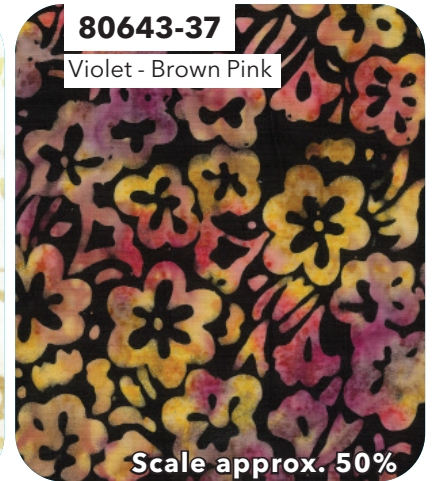

Watercolor Floral

Mint Aqua

ESSENTIALS

Watercolor Floral | Entire Collection 18 pcs | Shipping July 2021
Order by February 2021 | September 2020 Release

Watercolor Floral

Sangria

ESSENTIALS

Watercolor Floral | Entire Collection 18 pcs | Shipping July 2021
Order by February 2021 | September 2020 Release

Watercolor Floral

Teal Plum

ESSENTIALS

Watercolor Floral | Entire Collection 18 pcs | Shipping July 2021
Order by February 2021 | September 2020 Release