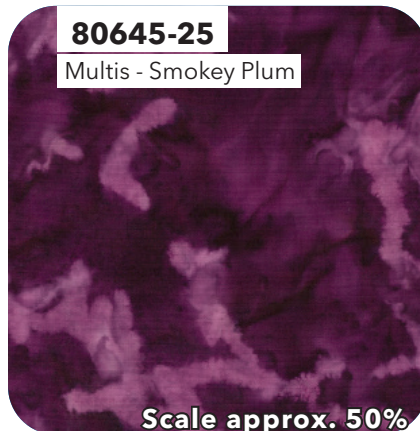

Watercolor Floral

Mint Aqua

ESSENTIALS

Watercolor Floral | Entire Collection 18 pcs | Shipping July 2021
Order by February 2021 | September 2020 Release

Watercolor Floral

Sangria

ESSENTIALS

Watercolor Floral | Entire Collection 18 pcs | Shipping July 2021
Order by February 2021 | September 2020 Release

Watercolor Floral

Teal Plum

ESSENTIALS

Watercolor Floral | Entire Collection 18 pcs | Shipping July 2021
Order by February 2021 | September 2020 Release