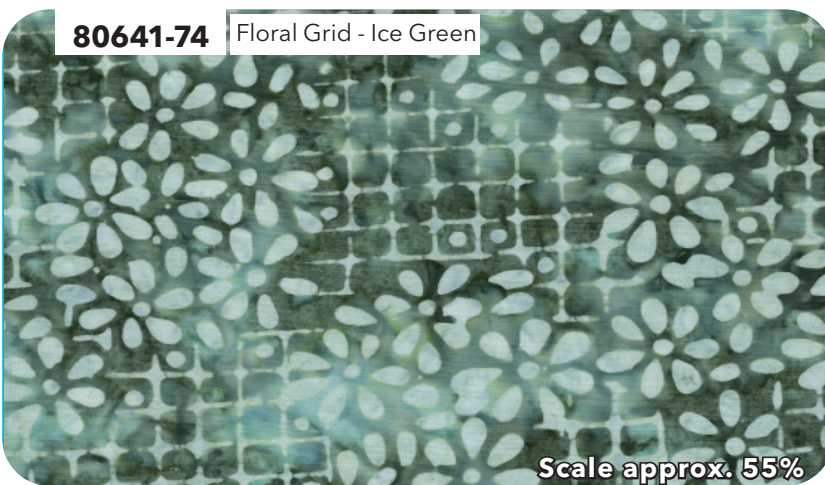

Watercolor Floral

Mint Aqua

ESSENTIALS

Watercolor Floral | Entire Collection 18 pcs | Shipping July 2021
Order by February 2021 | September 2020 Release

Watercolor Floral

Sangria

ESSENTIALS

Watercolor Floral | Entire Collection 18 pcs | Shipping July 2021
Order by February 2021 | September 2020 Release

Watercolor Floral

Teal Plum

ESSENTIALS

Watercolor Floral | Entire Collection 18 pcs | Shipping July 2021
Order by February 2021 | September 2020 Release