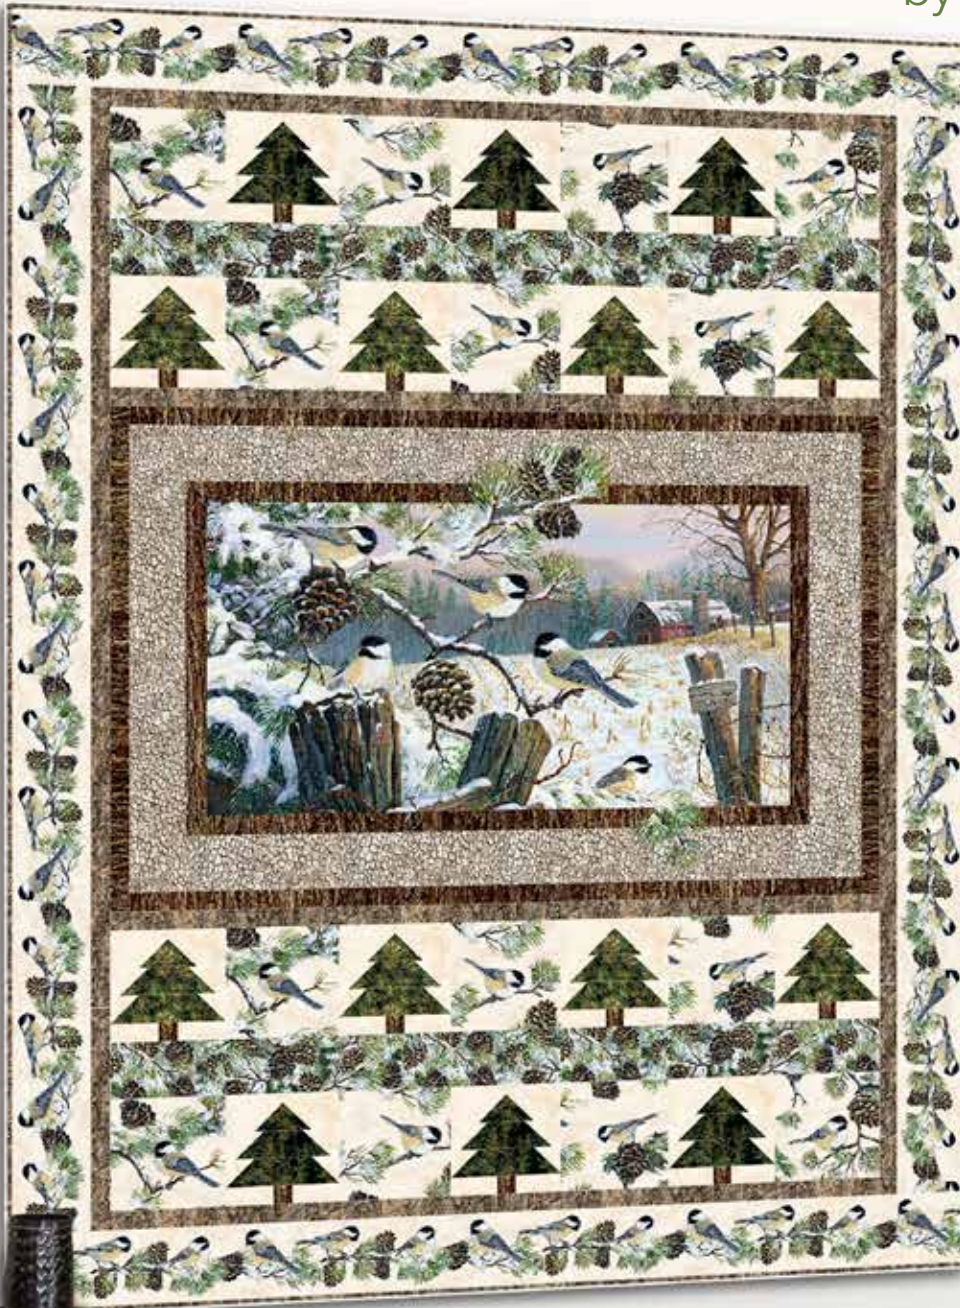

naturescapes

# Winter Chickadees

by Terry Doughty

The new Naturescapes collection is a splendid portrayal of chickadees set in a rural winter landscape. The digital panel is complemented by a featured border stripe, pine cones and chickadees on the branches. The collection also works well with many existing Naturescapes textures!

**Chickadees**  
54 1/2" x 72" 1/2"  
by Diane McGregor  
of Castilleja Cotton

 **NORTHCOTT**  
*Cottons that feel like silk*