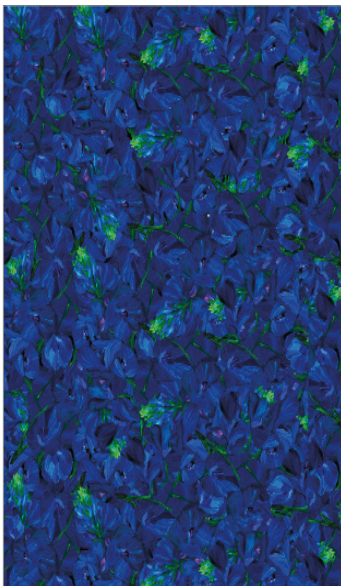

# Wildflower

by Stephanie Brandenburg  
of Frond Design Studios

Shipping Sept 2023

coordinates

40009-72 40009-59 40009-45 40009-89

**Panel 24" x 43"**

40075-71 | Bluebonnet

**Panel 24" x 43"**

40076-45 | Poppy

**Panel 24" x 43"**

40077-38 | Sunflower

**Panel 24" x 43"**

40078-52 | Violet

## Running Yardage

40079-46 | Bluebonnet Flock

40080-38 | Poppy Flock

40081-38 | Sunflower Flock

40082-48 | Violet Flock